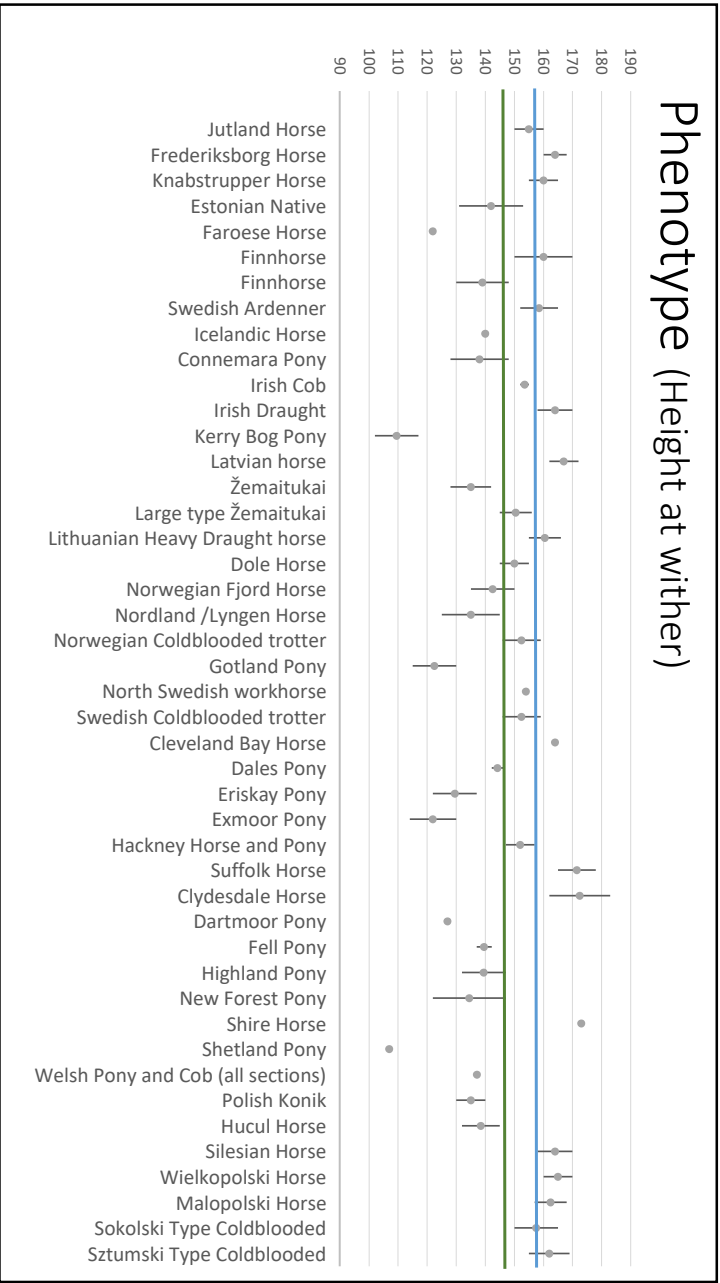

Baltic Sea region and Northern Europe (46 breeds)

Country of origin	Horse breeds
Faroe Islands	1
Finland	1
France/Belgium (Swedish Ardenner)	1
Iceland	1
Latvia	1
Denmark	3
Estonia	3
Lithuania	3
Sweden	3
Ireland	4
Norway	4
Poland	7
UK	14

Nordland/Lyngen horse (Norway)

Finn horse

Dole horse

Faroese horse

Žemaitukai horse

5

Population size – females and foals per year

6

Genetic variability monitoring data

Breed	Population	Type	Status
Finnhorse	19000 (500 work horse type)	Pony	Not at risk
		Work	At risk
		Riding	Not at risk
		Trot	Not at risk

Breed	Females	Type	Females
Welsh Pony and Cob (all sections)	3905	Welsh Cob (Section D)	1359
		Welsh Mountain Pony (Section A)	1431
		Welsh Pony (Section B)	417
		Welsh Pony of Cob Type (Section C)	698

7

8

11

Phenotype	Height at wither
Group 1	18 breeds - 107-150 cm
Group 2	6 breeds - 140-159 cm
Group 2	18 breeds - 150-178 cm

12

Breed type

Leisure horse

Riding/driving pony