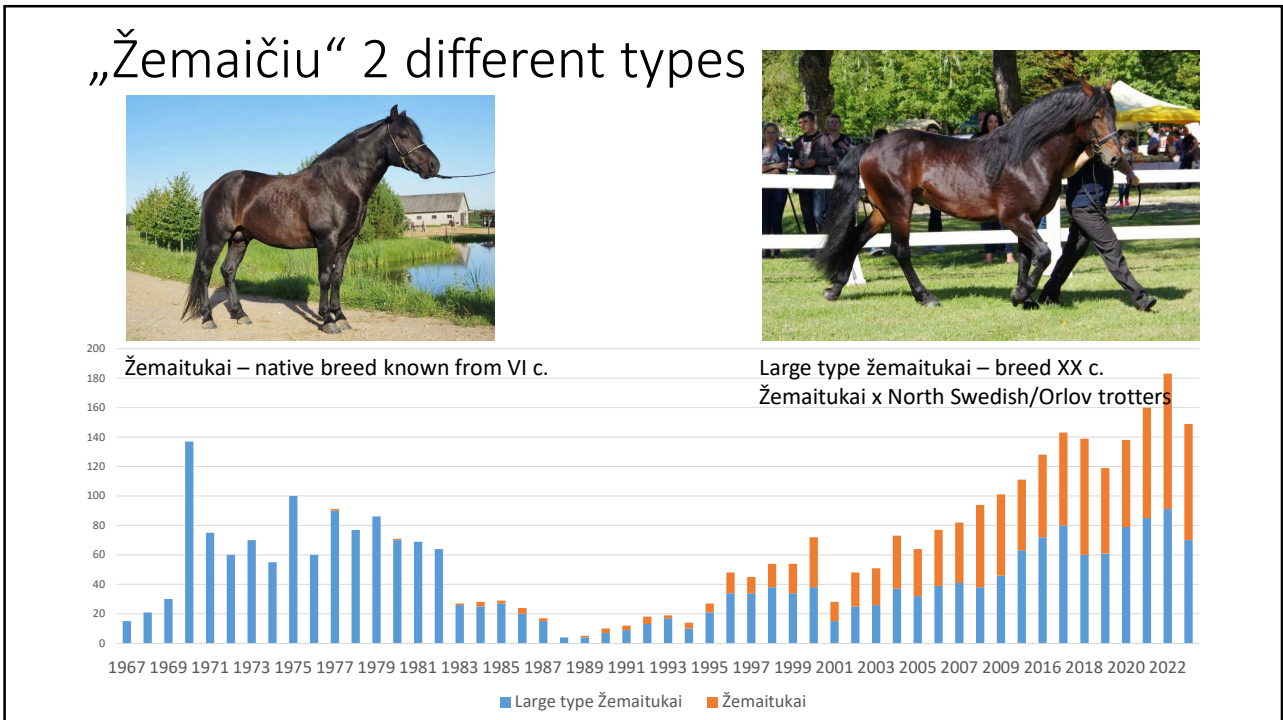

Genetic variability monitoring data

Breed	Population	Type	Status
Finnhorse	19000 (500 work horse type)	Pony	Not at risk
		Work	At risk
		Riding	Not at risk
		Trot	Not at risk

Breed	Females	Type	Females
Welsh Pony and Cob (all sections)	3905	Welsh Cob (Section D)	1359
		Welsh Mountain Pony (Section A)	1431
		Welsh Pony (Section B)	417
		Welsh Pony of Cob Type (Section C)	698

7

8