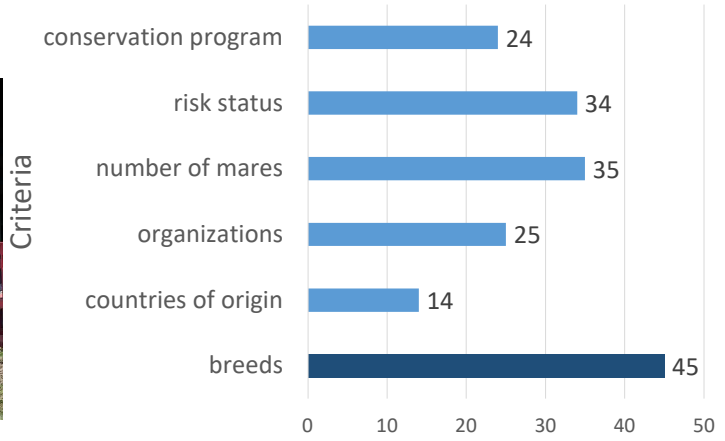

Baltic Sea region and Northern Europe (46 breeds)

Country of origin	Horse breeds
Faroe Islands	1
Finland	1
France/Belgium (Swedish Ardenner)	1
Iceland	1
Latvia	1
Denmark	3
Estonia	3
Lithuania	3
Sweden	3
Ireland	4
Norway	4
Poland	7
UK	14

Worldwide - 11 countries

2

1st. Questionnaire – Results

3

1st. Questionnaire - Results

RISK STATUS

4

Small native horse breeds