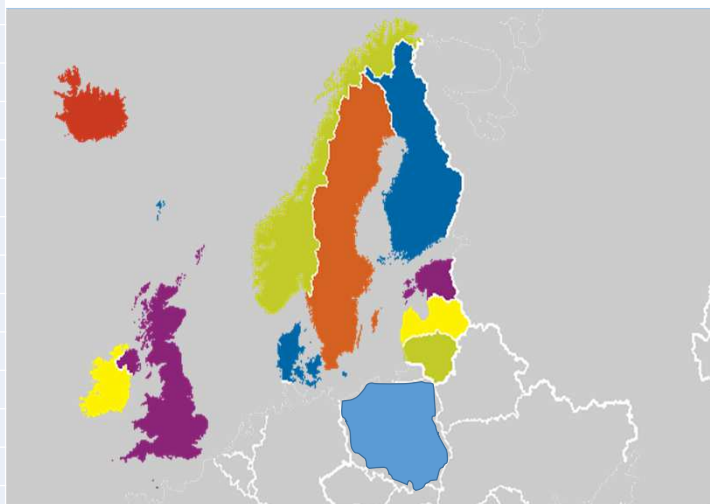

ERFP Ad Hoc Action:

Network for small native horse breeds in the Baltic Sea region and Northern Europe

Rūta Šveistienė, Animal Science Institute, Lithuanian University of Health Sciences

ERFP 2024-04-23

1

Baltic Sea region and Northern Europe (46 breeds)

Country of origin	Horse breeds
Faroe Islands	1
Finland	1
France/Belgium (Swedish Ardenner)	1
Iceland	1
Latvia	1
Denmark	3
Estonia	3
Lithuania	3
Sweden	3
Ireland	4
Norway	4
Poland	7
UK	14

Worldwide - 11 countries

2

1st. Questionnaire – Results

3

1st. Questionnaire - Results

RISK STATUS

4

Small native horse breeds