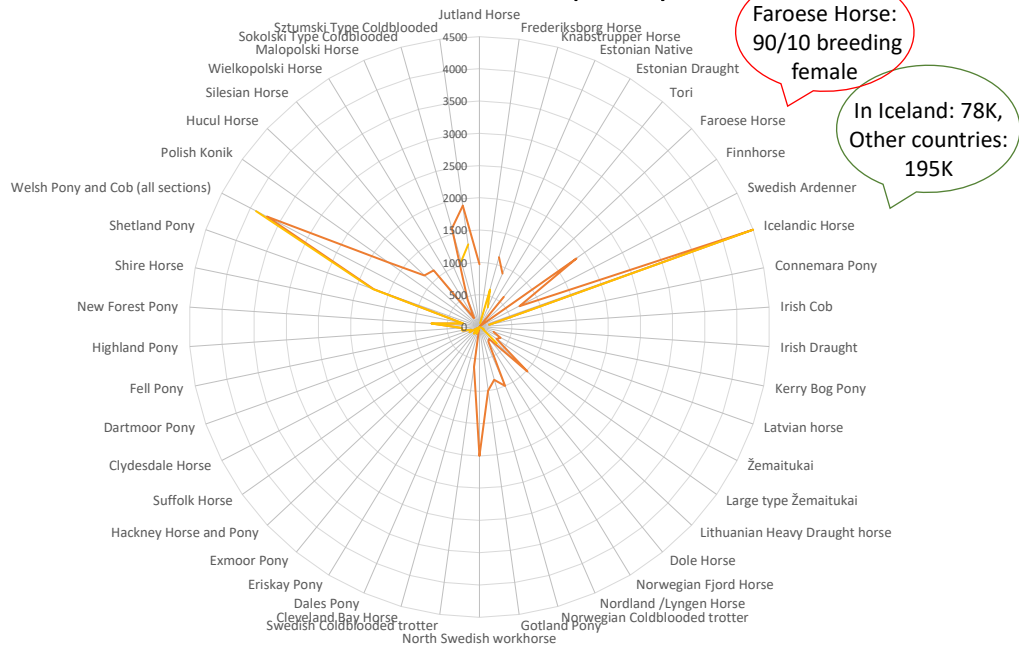

Baltic Sea region and Northern Europe (46 breeds)

Country of origin	Horse breeds
Faroe Islands	1
Finland	1
France/Belgium (Swedish Ardenner)	1
Iceland	1
Latvia	1
Denmark	3
Estonia	3
Lithuania	3
Sweden	3
Ireland	4
Norway	4
Poland	7
UK	14

Worldwide - 11 countries

2

1st. Questionnaire – Results

3

1st. Questionnaire - Results

RISK STATUS

4

Small native horse breeds

Nordland/Lyngen horse (Norway)

Finn horse

Dole horse

Faroese horse

Žemaitukai horse

5

Population size – females and foals per year

6

Genetic variability monitoring data

Breed	Population	Type	Status
Finnhorse	19000 (500 work horse type)	Pony	Not at risk
		Work	At risk
		Riding	Not at risk
		Trot	Not at risk

Breed	Females	Type	Females
Welsh Pony and Cob (all sections)	3905	Welsh Cob (Section D)	1359
		Welsh Mountain Pony (Section A)	1431
		Welsh Pony (Section B)	417
		Welsh Pony of Cob Type (Section C)	698