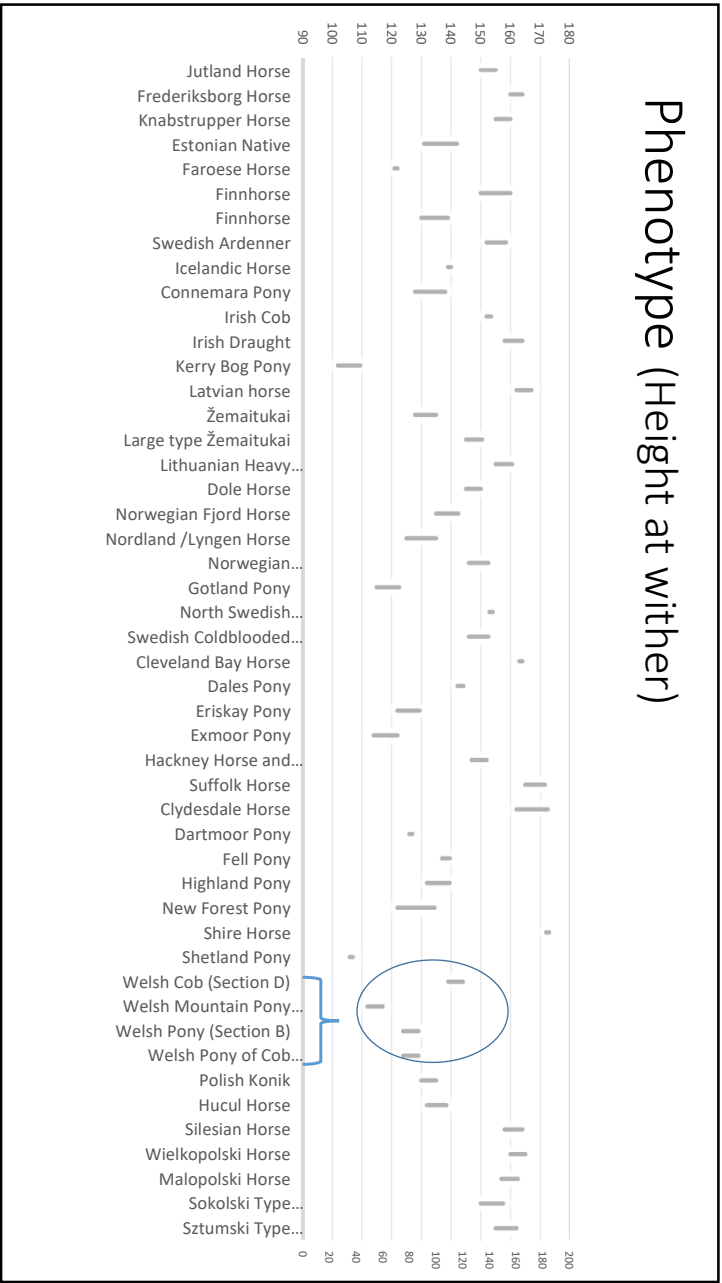

11

Phenotype	Height at wither
Group 1	18 breeds - 107-150 cm
Group 2	6 breeds - 140-159 cm
Group 2	18 breeds - 150-178 cm

12